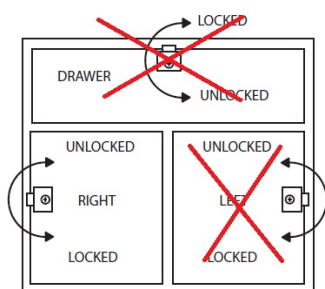

PRODUCT SHEET

Description:

Rim Lock 850N, $\varnothing 19 \times 22$ mm, Right, NPL, CK SISO, With Screws

Item number:

14.01.058-0

Units	Box	Carton	HS Code	Barcode
Pcs.	12	240	8301300000	
				5704866032407

RIGHT

SISO A/S

Mileparken 11
DK-2740 Skovlunde
Denmark
VAT: DK 24786013

Phone +45 45 830 900

www.siso.dk
siso@siso.dk

Danske Bank
Nytorv Branch
Copenhagen
SWIFT: DABADKKK

Account no.
4180 3112 112936
IBAN Account
DK7230003112112936