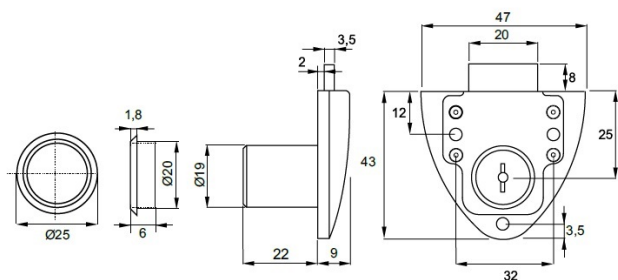

## Description:

Rim Lock 850N,  $\varnothing 19 \times 22$ mm, Right, NPL, CK SISO, With Screws

## Item number:

14.01.058-0

Units	Box	Carton	HS Code	Barcode
Pcs.	12	240	8301300000	
				5704866032407

RIGHT